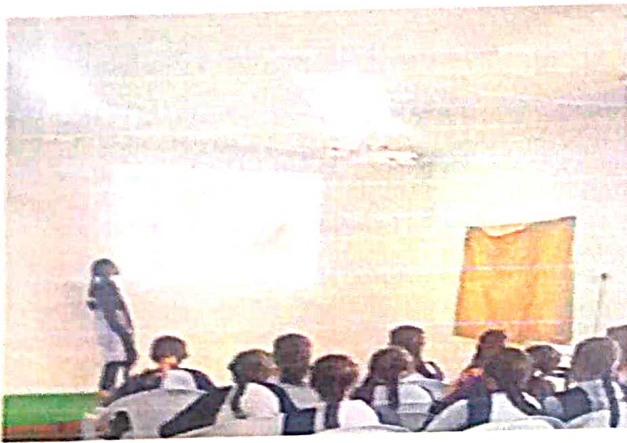

The Department of Mathematics conducted **POWER POINT PRESENTATION** in the academic year 2022-2023 on 27th April 2023 on the topic "**Presentation on Linear Equation in Two Variable**". 236 Students of the Department of 1st & 2nd B Sc-MPC, MSCs & MPCs were participated in the presentation.