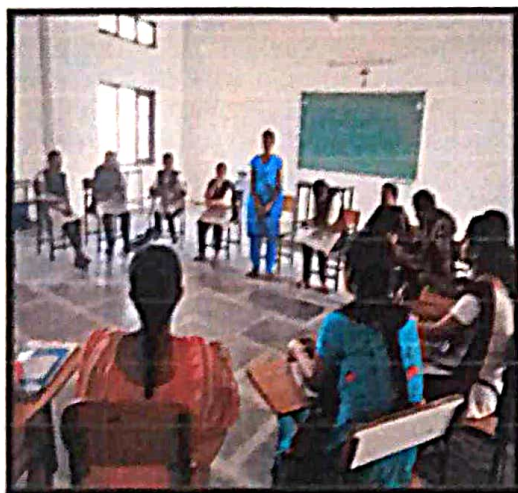

To enhance the Entrepreneurial Capabilities of the students of MBA, *Group Discussion Poster Presentations, & Business Quiz* activities were organized by the Department on 27th & 28th January 2023, in these 48 students were participated.