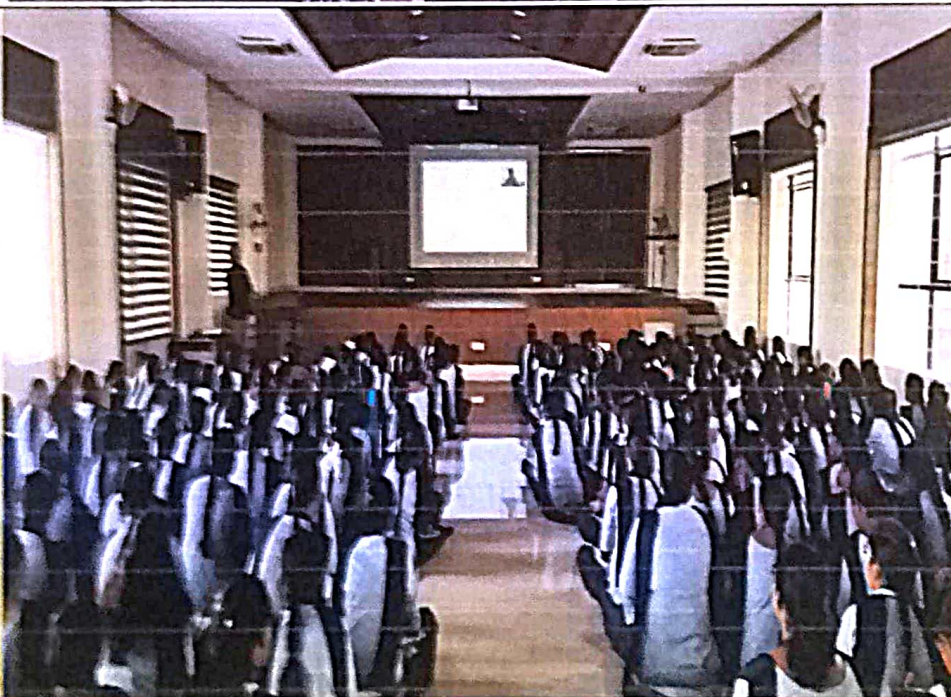

ST. ANN'S COLLEGE FOR WOMEN

(Affiliated to Acharya Nagarjuna University,
Recognized Under Section 2(f) of UGC Act 1956-New Delhi)
Amaravathi Road, Gorantla, Guntur - 522034 (A.P)

E-mail: st_anns_coll@yahoo.co.in Website: www.stannscollegeforwomen.org

Dr
PRINCIPAL
St. Ann's College for Women
GORANTLA, GUNTUR-522 034