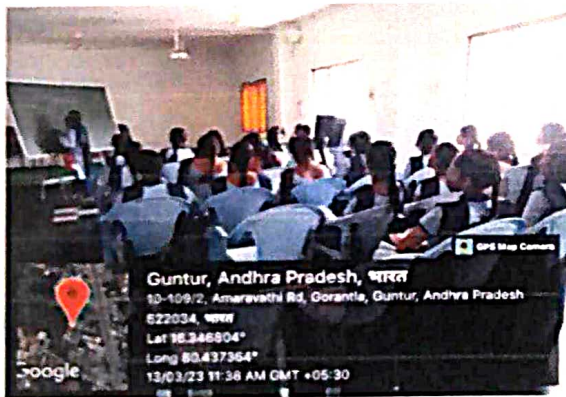

ST. ANN'S COLLEGE FOR WOMEN

(Affiliated to Acharya Nagarjuna University,
Recognized Under Section 2(f) of UGC Act 1956-New Delhi)
Amaravathi Road, Gorantla, Guntur – 522034 (A.P)

Email: st_anns_coll@yahoo.co.in Website: www.stannscollegeforwomen.org

DEPARTMENT OF BCA

Class/Year : II & III BCA
Name of the Activity : Student Seminar
Date : 13-03-2023 & 14-03-2023
No. of Students Attended : 64

The Department of BCA conducted **Student Seminar** in the academic year 2022-2023 on 13.03.2023 & 14 March 2023 the topics on **Subject related** 64 Students of II & III BCA were participated in the presentation.

PRINCIPAL
St. Ann's College for Women
GORANTLA, GUNTUR-522 034